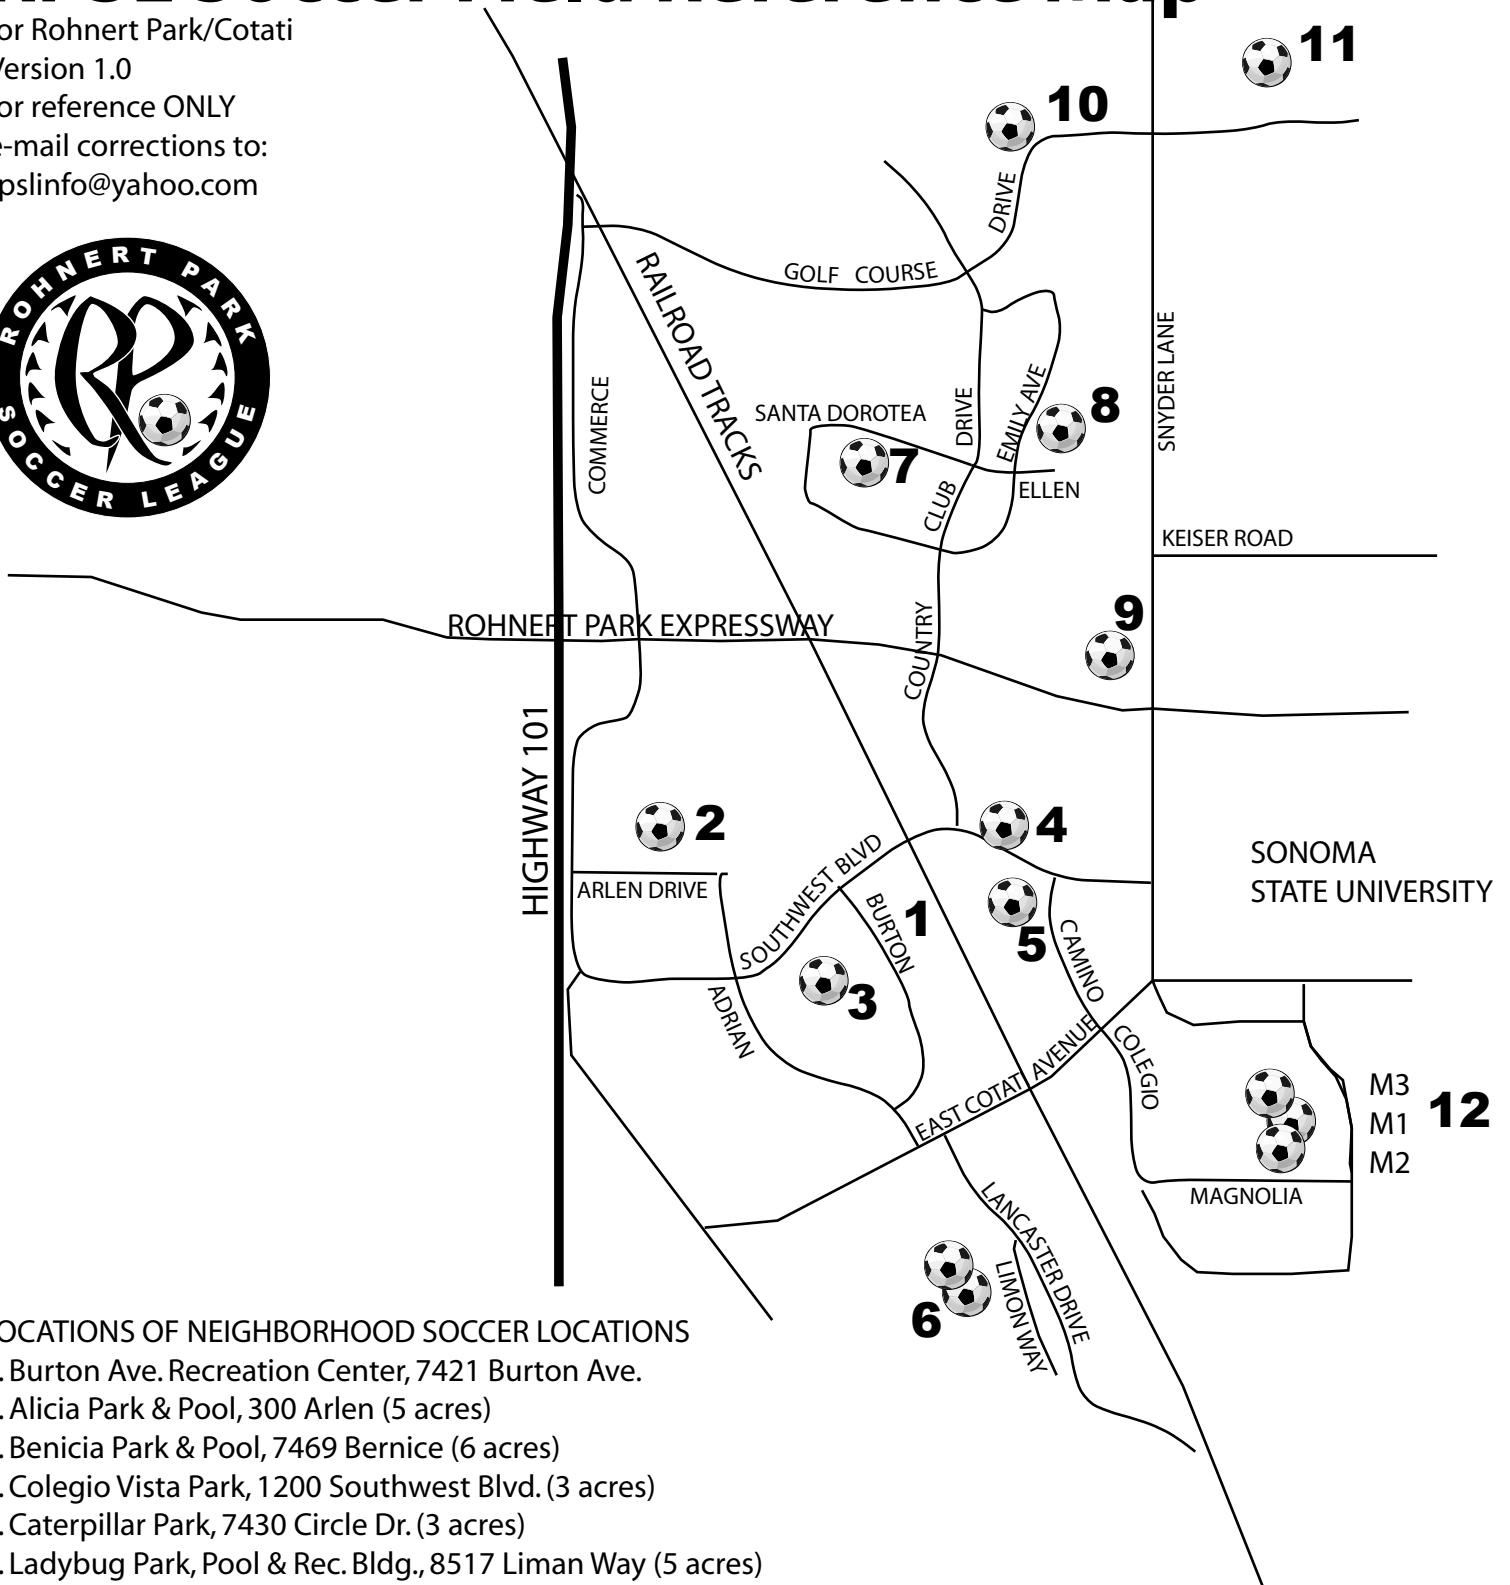

# RPSL Soccer Field Reference Map

for Rohnert Park/Cotati  
Version 1.0  
for reference ONLY  
e-mail corrections to:  
rpslinfo@yahoo.com

## LOCATIONS OF NEIGHBORHOOD SOCCER LOCATIONS

1. Burton Ave. Recreation Center, 7421 Burton Ave.
2. Alicia Park & Pool, 300 Arlen (5 acres)
3. Benicia Park & Pool, 7469 Bernice (6 acres)
4. Colegio Vista Park, 1200 Southwest Blvd. (3 acres)
5. Caterpillar Park, 7430 Circle Dr. (3 acres)
6. Ladybug Park, Pool & Rec. Bldg., 8517 Liman Way (5 acres)  
also home of La Fiesta School - fields in back behind parking lot/Ladybug Park
7. Dorotea Park, 895 Santa Dorotea Circle (6 acres)
8. Eagle Park 1115 Emily (10 acres) - Picture Day here Sept. 11, 2004
9. Sunrise Park, 5201 Snyder Ln. (9 acres)
10. Honeybee Park & Pool, 1170 Golf Course Dr. (10.5 acres)
11. Golis Park, 1450 Golf Course Dr. (14 acres)
12. Magnolia Park, 1401 Middlebrook (13 acres 3 soccer fields - M1, M2, M3)